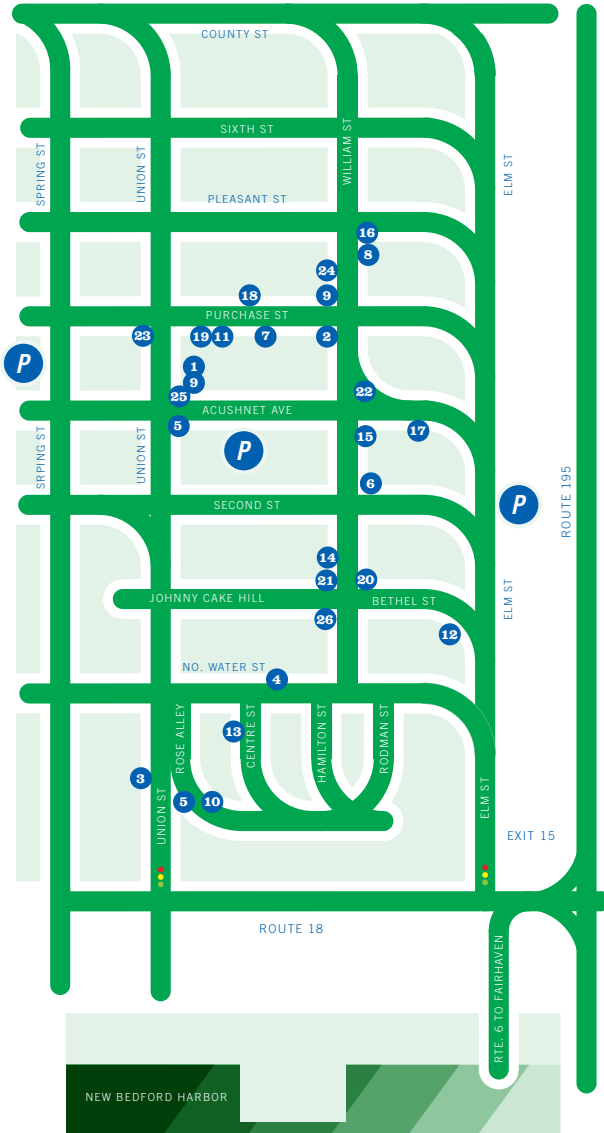

## RESTAURANTS

1. **Brick Pizzeria** • \$1 off food items – open noon-4pm
2. **Cafe Arpeggio** • open 10am-5pm
3. **Catwalk Bar & Grille** • comp beer with racer number special menu - open noon-1am
4. **Celtic Coffee House** • open 8am-6pm
5. **Destination Soups** • soup samples – 11am-5pm
6. **Freestone's City Grille** • sample award-winnng fish chowder - open noon-9pm
7. **Ginger Grille** • sample grilled beef/chicken open noon -8pm
8. **Hibernia Irish Pub** • comp beer with racer number - special menu – open noon-1am
9. **On-A-Roll Specialty Sandwiches** • sample foccacia bread w/dipping oil – open noon-5pm
10. **Rose Alley Ale House** • beer samples – live music - noon-1am
11. **Travessia Winery** • 10% off purchase - open noon- 6pm

## STAMP AREA

Arthur Moniz Gallery	Celtic Coffee House	Navio
The Bay/The Cottage	Crowell's	NBWM
be jeweled	Destination Soups	Ocean Explorium
The Bedford Merchant	Elaine's	On-A-Roll
Brick Pizzeria	Freestone's City Grille	Rose Alley Ale House
Cafe Arpeggio	Ginger Grille	TL6 the Gallery
Carter's Clothing	Hibernia Irish Pub	Travessia Winery
Catwalk Bar & Grille	Judith Klein Art Gallery	Vetu Gifts
Celia's Boutique	Moby Dick Retail	

remove this half

**Drop your stamped map at one of these locations by 5:00 to be entered into the prize drawings:**

- The Bay/The Cottage – Elm/Water Street
- On A Roll – Union Street
- Elaine's Black Whale – Purchase Street

Winners will be picked and announced at 5:30 from Catwalk Bar & Grille – Union Street